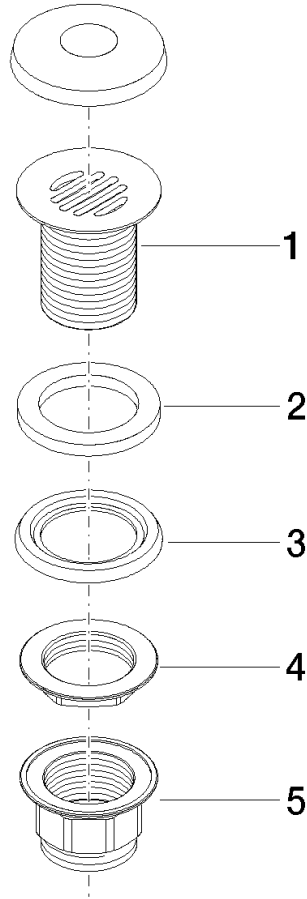

10 110 970

Fits: IMO, LULU, MADISON, MEM, TARA,
CL.1, LISSÉ, VAIA, META, CYO

	Brushed Bronze	10 110 970-42
	Chrome	10 110 970-00
	Brushed Platinum	10 110 970-06
	Platinum	10 110 970-08
	Durabross (23kt Gold)	10 110 970-09
	Dark Chrome	10 110 970-19
	Light Gold	10 110 970-26
	Brushed Light Gold	10 110 970-27
	Brushed Durabross (23kt Gold)	10 110 970-28
	Matte Black	10 110 970-33
	Brushed Champagne (22kt Gold)	10 110 970-46
	Champagne (22kt Gold)	10 110 970-47
	Brushed Chrome	10 110 970-93
	Brushed Dark Platinum	10 110 970-99

Grated waste 1 1/4" - Brushed Bronze

IMO

10 110 970

Only suitable for sinks without an overflow.

10 110 970

10 110 970

Parts for other finishes can be found here: [Chrome](#)

Spare parts list

No.	Item Number	Name	Quantity used	Delivery time
1	09 11 01 025-42	cup	1	60
2	09 14 05 039 90	seal	1	2
3	09 14 03 025 90	seal	1	2
4	09 23 10 017 90	nut	1	2
5	09 23 10 020-42	nut	1	60