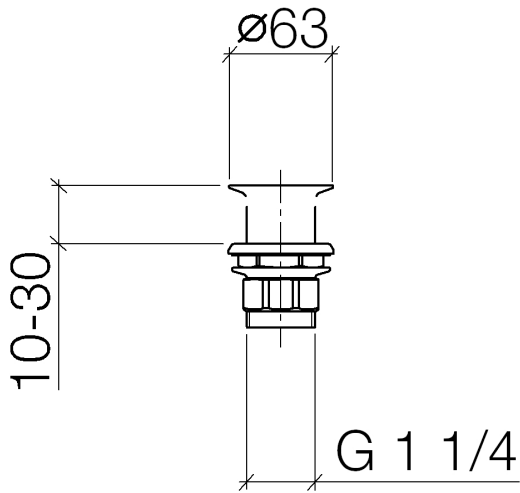

10 110 970

Fits: IMO, LULU, MADISON, MEM, TARA,
CL.1, LISSÉ, VAIA, META, CYO

	Brushed Bronze	10 110 970-42
	Chrome	10 110 970-00
	Brushed Platinum	10 110 970-06
	Platinum	10 110 970-08
	Durabross (23kt Gold)	10 110 970-09
	Dark Chrome	10 110 970-19
	Light Gold	10 110 970-26
	Brushed Light Gold	10 110 970-27
	Brushed Durabross (23kt Gold)	10 110 970-28
	Matte Black	10 110 970-33
	Brushed Champagne (22kt Gold)	10 110 970-46
	Champagne (22kt Gold)	10 110 970-47
	Brushed Chrome	10 110 970-93
	Brushed Dark Platinum	10 110 970-99

Grated waste 1 1/4" - Brushed Bronze

IMO

10 110 970

Only suitable for sinks without an overflow.

10 110 970

10 110 970

Parts for other finishes can be found here: [Chrome](#)

Spare parts list

No.	Item Number	Name	Quantity used	Delivery time
1	09 11 01 025-42	cup	1	60
2	09 14 05 039 90	seal	1	2
3	09 14 03 025 90	seal	1	2
4	09 23 10 017 90	nut	1	2
5	09 23 10 020-42	nut	1	60